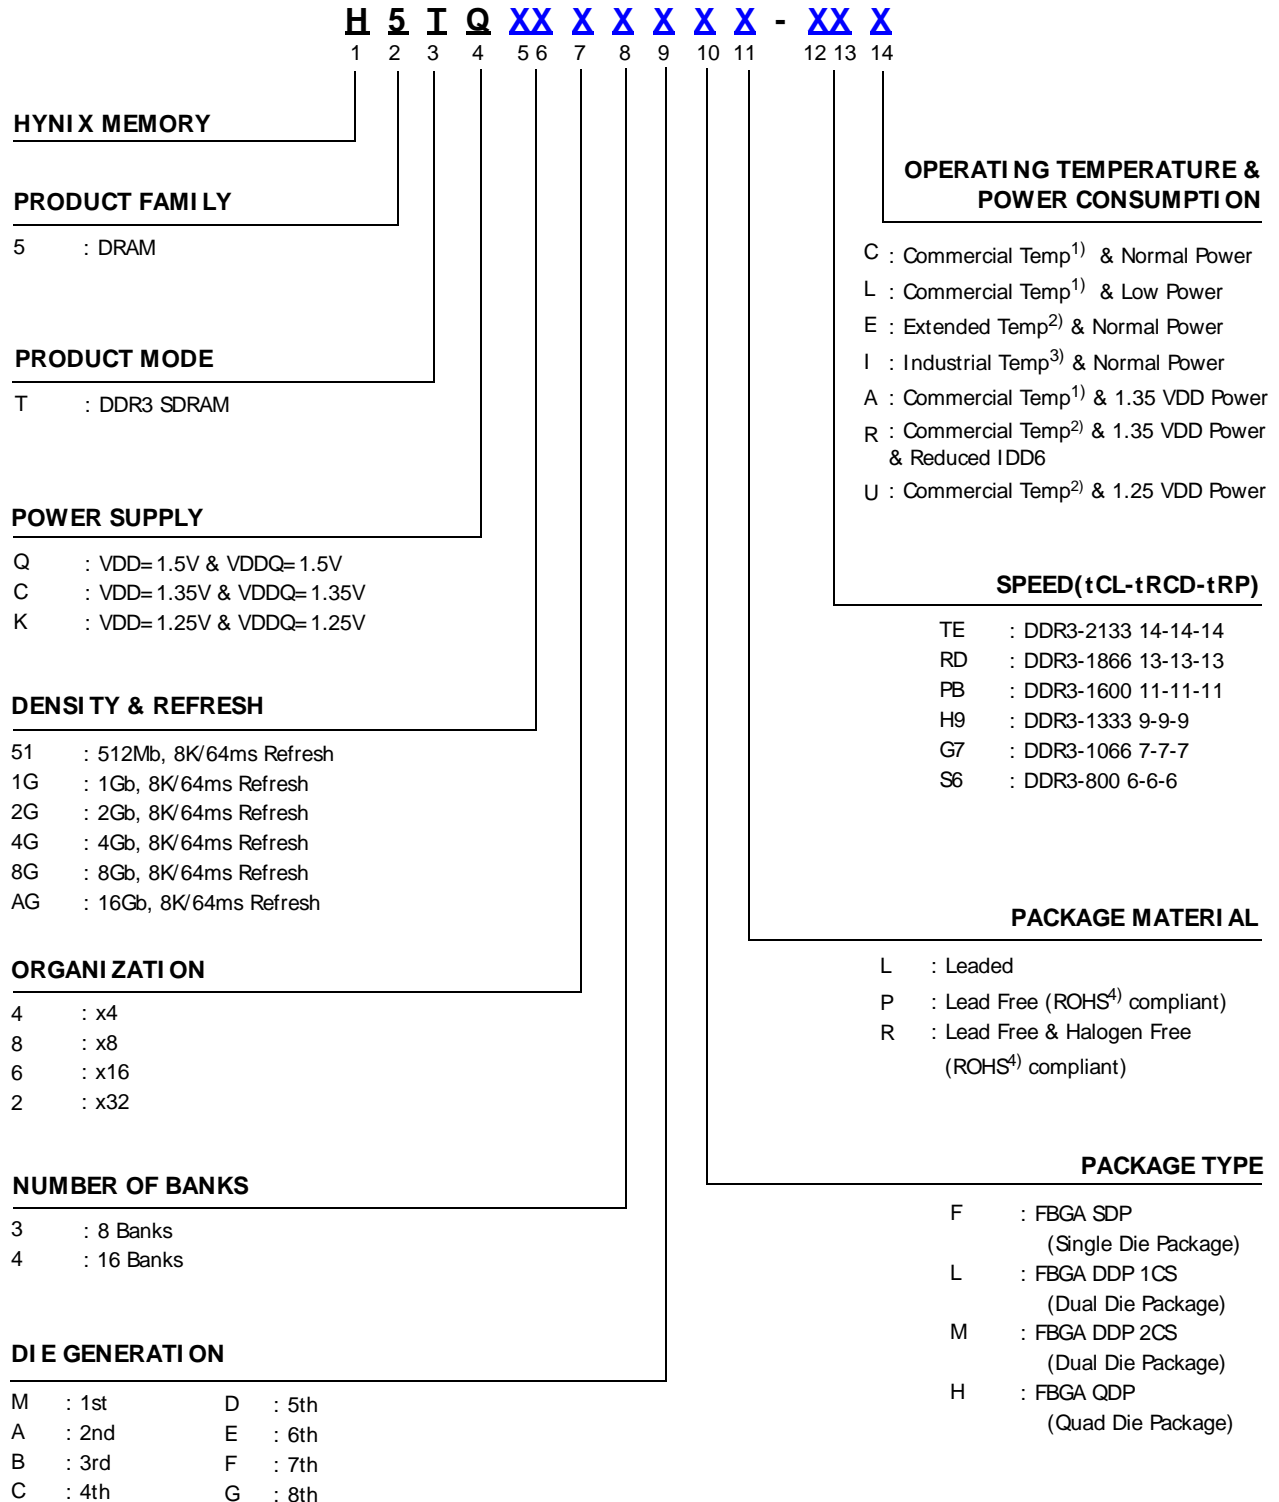

## DDR3 SDRAM PART NUMBERING

Note:

- 1) Commercial Temperature: 0°C ~ 85°C
- 2) Extended Temperature: -25°C ~ 85°C
- 3) Industrial Temperature: -40°C ~ 85°C
- 4) ROHS : Restriction Of Hazardous Substances