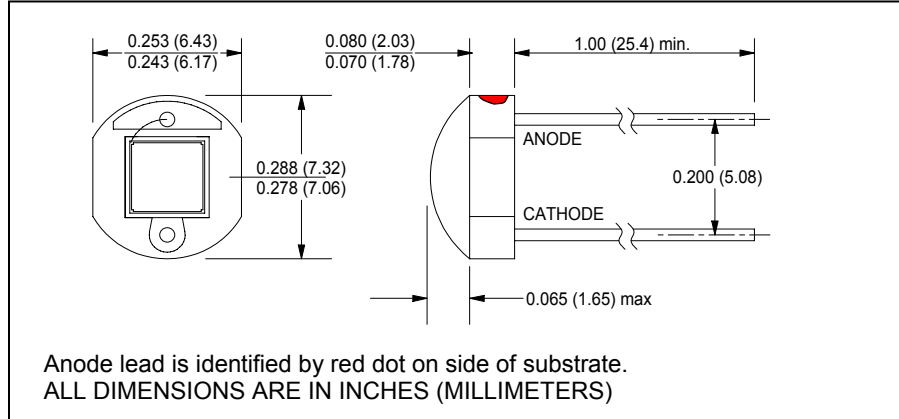

CLD171

Large Active Area Silicon Planar photodiode

This product is tested to satisfy the conditions of both the CLD171 and the CLD171R.

September, 2002

features

- 130° acceptance angle
- 860nm peak response
- 125°C operating temperature
- usable for visible through near-IR

description

The CLD171 and CLD171R, are 0.122" x 0.122" active area silicon photodiodes featuring high linearity and low dark current. They are epoxy encapsulated for lower cost applications. Wide acceptance angle permits use in IR air communications, ambient light detection, safety and monitoring, security systems, etc.

notes:

1. 0.06" (1.5mm) from the header for 5 seconds maximum.
2. Derate linearly 1.6mW/°C free air temperature to T_A = +125°C.

If higher operating temperature is required, see the CLD160.

electrical characteristics (T_A = 25°C unless otherwise noted)

symbol	parameter	min	typ	max	units	test conditions
I _{SC}	Short-circuit current ⁽³⁾	-	70	-	μA	V _{BIAS} = 0V, E _e = 5mW/cm ²
I _D	Dark current	-	-	10	nA	V _F = 100mV, E _e = 0
		-	-	5.0	nA	V _R = 15V, E _e = 0
V _O	Open circuit voltage ⁽³⁾	-	0.35	-	V	E _e = 5mW/cm ²
V _{BR}	Reverse breakdown	25	-	-	V	I _R = 100μA
C _J	Junction capacitance	-	-	200	pF	V _{BIAS} = 0V, f = 1MHz
t _r , t _f	Output rise and fall time ⁽⁴⁾	-	-	12	μs	R _L = 1kΩ
Θ _{HP}	Total angle at half sensitivity points	-	130	-	deg.	