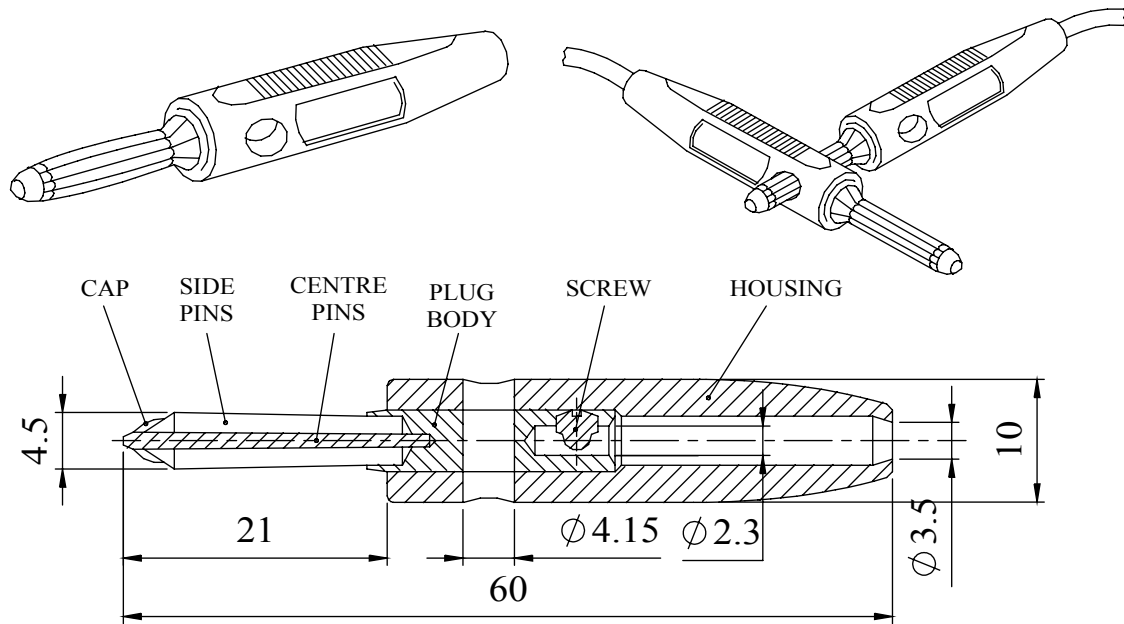

This side stackable plug has a screw connection for the lead wire and a push-on pliable PVC moulding. The conductor and outside diameter cable entry sizes are designed to suit PVC or silicone rubber flexible test cables up to 2,5mm².

MATERIAL

CAP : Brass
 SIDE PINS : Brass
 CENTRE PIN : Brass
 PLUG BODY : Brass
 HOUSING : PVC 36/20(000-050-0000)
 SCREW : Brass, M3,5x0,6

RATING : 16 Amps
 RATED VOLTAGE: 50V

Dimensions

| COLOUR | ORDER CODE |
|--------|------------|
| BLACK | 555-0100 |
| BLUE | 555-0200 |
| BROWN | 555-0300 |
| GREEN | 555-0400 |
| RED | 555-0500 |
| WHITE | 555-0600 |
| YELLOW | 555-0700 |

BUNCH PIN SIDE STACKABLE PLUG

Tel No. +44(0)1724 273200 Website www.dem-uk.com

PROPRIETARY AND CONFIDENTIAL
 THE INFORMATION CONTAINED IN THIS DRAWING IS THE SOLE PROPERTY OF
 ALPHA 3 MANUFACTURING.
 ANY REPRODUCTION IN PART OR AS A WHOLE WITHOUT THE WRITTEN PERMISSION OF
 ALPHA 3 MANUFACTURING IS PROHIBITED.

UNLESS OTHERWISE SPECIFIED:
 DIMENSIONS ARE IN MILLIMETRES
 LINEAR TOLERANCE:
 NO DECIMAL PLACES ±0.5mm
 1 DECIMAL PLACE ±0.25mm
 2 DECIMAL PLACES ±0.125mm
 ANGULAR TOLERANCE: ±1°

DEM Manufacturing, Deltron Emcon House
 Hargreaves Way, Sawcliffe Ind. Park,
 Scunthorpe, North Lincolnshire, DN15 8RF, UK