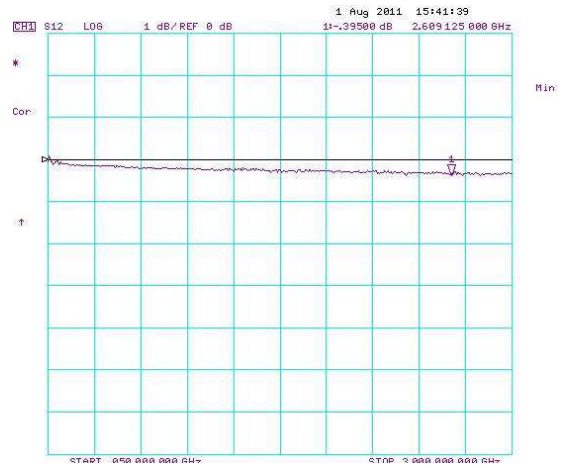

High Definition MUSA VJF1224HDM

Specifications

Electrical

Nominal impedance (BNC)		75 Ω
Frequency range		DC-3 GHz
Insertion loss		< 0.5dB
Return loss		> -15 dB @ 1.5GHz > -10 dB @ 3GHz
Contact resistance	Centre contact	1.8 mΩ
	Outer contact	3.0 mΩ
Dielectric withstand voltage		1KVrms/min
Insulation resistance		10GΩ/min

Performance based on a suitably rated BNC being used

Mechanical

Connectors

Material	Outer body	CuZn39Pb2
	Inner pin	CuBe2
Plating	Outer body	CuSnZn3
	Inner pin	Au
Mating Cycles	>	2500

Metal work assembly

Front panel	Extruded aluminium alloy
Connector blocks	Injection moulded ABS
Lacing bar supports	Aluminium alloy
Lacing bar	Stainless steel

Product weight 1.07KG

As part of continual product improvement, the specifications, details and dimensions shown are subject to change without notice.

DEM Manufacturing
Hargreaves Way, Sawcliffe Industrial Park,
Scunthorpe, North Lincolnshire. DN15 8RF
United Kingdom.

Tel: +44 (0)1724 273200
Fax: +44 (0) 1724 280353
E-Mail: sales@dem-uk.com
Website: www.dem-uk.com/bes