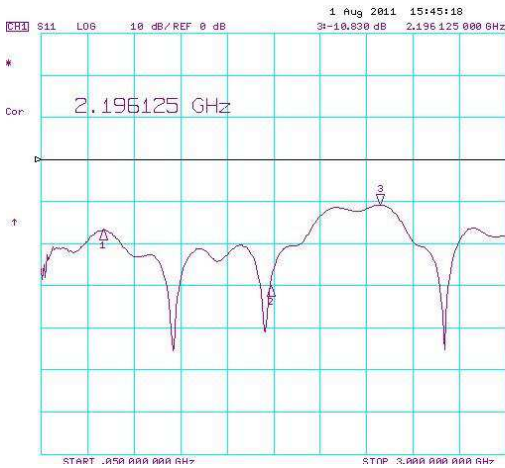

High Definition MUSA VJF1224HDM

Specifications

Electrical

Nominal impedance (BNC)		75 Ω
Frequency range		DC-3 GHz
Insertion loss		< 0.5dB
Return loss		> -15 dB @ 1.5GHz > -10 dB @ 3GHz
Contact resistance	Centre contact	1.8 mΩ
	Outer contact	3.0 mΩ
Dielectric withstand voltage		1KVrms/min
Insulation resistance		10GΩ/min

Performance based on a suitably rated BNC being used

Mechanical

Connectors

Material	Outer body	CuZn39Pb2
	Inner pin	CuBe2
Plating	Outer body	CuSnZn3
	Inner pin	Au
Mating Cycles	>	2500

Metal work assembly

Front panel	Extruded aluminium alloy
Connector blocks	Injection moulded ABS
Lacing bar supports	Aluminium alloy
Lacing bar	Stainless steel

Product weight 1.07KG

As part of continual product improvement, the specifications, details and dimensions shown are subject to change without notice.

DEM Manufacturing
Hargreaves Way, Sawcliffe Industrial Park,
Scunthorpe, North Lincolnshire. DN15 8RF
United Kingdom.

Tel: +44 (0)1724 273200
Fax: +44 (0) 1724 280353
E-Mail: sales@dem-uk.com
Website: www.dem-uk.com/bes