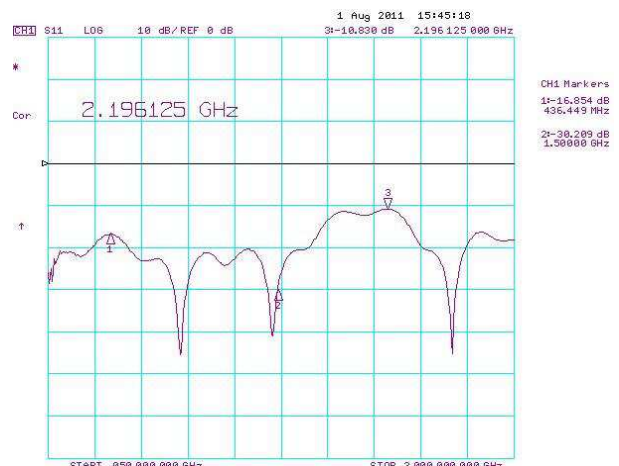

HD MUSA JACKFIELDS

For special configurations please call the Sales Office

BES Branded Product Code	Media Branded Product Code	Description
VJF1220HDM**	VJF1220HDM**-M	Video Jackfield 1U 2 x 20 HD MUSA
VJF1224HDM**	VJF1224HDM**-M	Video Jackfield 1U 2 x 24 HD MUSA
VJF1226HDM**	VJF1226HDM**-M	Video Jackfield 1U 2 x 26 HD MUSA
VJF2220HDM**	VJF2220HDM**-M	Video Jackfield 2U 2 x 20 HD MUSA
VJF2224HDM**	VJF2224HDM**-M	Video Jackfield 2U 2 x 24 HD MUSA
VJF2226HDM**	VJF2226HDM**-M	Video Jackfield 2U 2 x 26 HD MUSA

As part of continual product improvement, the specifications, details and dimensions shown are subject to change without notice.

DEM Manufacturing
Hargreaves Way, Sawcliffe Industrial Park,
Scunthorpe, North Lincolnshire. DN15 8RF
United Kingdom.

Tel: +44 (0)1724 273200
Fax: +44 (0) 1724 280353
E-Mail: sales@dem-uk.com
Website: www.dem-uk.com/bes