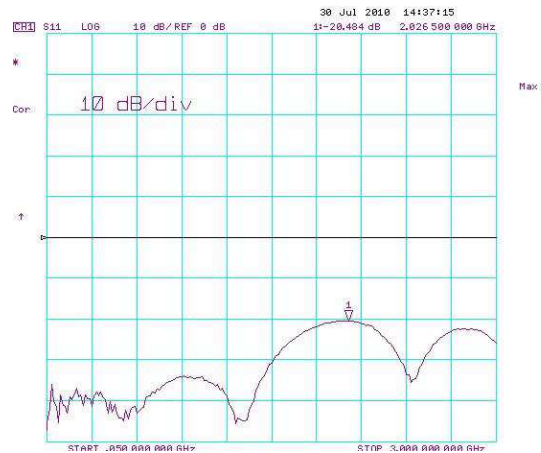

Dawn Grey or Black available as an option, please ask for details

Specification

Electrical

DC to 3GHz	
Contact resistance	Inner conductor $\leq 5m\Omega$ Outer conductor $\leq 3m\Omega$
Insulation resistance	$\geq 10G\Omega$
Voltage proof	1 KVe _{eff} /50HZ
Impedance	75 Ω
Return loss	$> 20dB/3GHz+$
Insertion loss	$\leq 0.3dB/3GHz$

Mechanical

Mating cycles	≥ 2500
Force to engage:	U-link 15 N Straight plug 10 N

Thermal and Climatic Characteristics

(According to DIN IEC 68-1 40/155/21)
Storage and operating temperature $-40C$ up to $+65C$
Moisture resistance according to MIL spec. 202