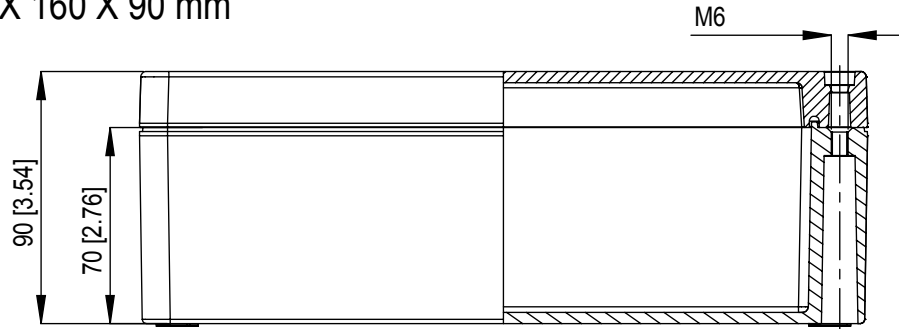

POWDER COATED GREY
RAL7001 SMOOTH GLOSS
486-260-01A
POWDER COATED BLACK
RAL9001 SMOOTH GLOSS
486-260-01E

260 X 160 X 90 mm

Tel No. +44(0)1724 273200 Website www.dem-uk.com

PROPRIETARY AND CONFIDENTIAL
THE INFORMATION CONTAINED IN THIS DRAWING IS THE SOLE PROPERTY OF
ALPHA 3 MANUFACTURING.
ANY REPRODUCTION IN PART OR AS A WHOLE WITHOUT THE WRITTEN PERMISSION OF
ALPHA 3 MANUFACTURING IS PROHIBITED.

UNLESS OTHERWISE SPECIFIED:
DIMENSIONS ARE IN MILLIMETRES
LINEAR TOLERANCE:
NO DECIMAL PLACES $\pm 0.5\text{mm}$
1 DECIMAL PLACE $\pm 0.25\text{mm}$
2 DECIMAL PLACES $\pm 0.125\text{mm}$
ANGULAR TOLERANCE: $\pm 1^\circ$

FINISH AS REQUESTED
-
IF IN DOUBT ASK
DO NOT SCALE DRAWING

MATERIAL LM6

DEBURR AND BREAK
SHARP EDGES

DRAWN BY
APPROVED BY
THIRD ANGLE PROJECTION

SPB
WC
SHEET 1 OF 1
SCALE 1:2.7
A4

TITLE
HEAVY DUTY
IP68 SEALED
ENCLOSURE

DRAWING NO.
486-260-01

ISSUE
01
Release