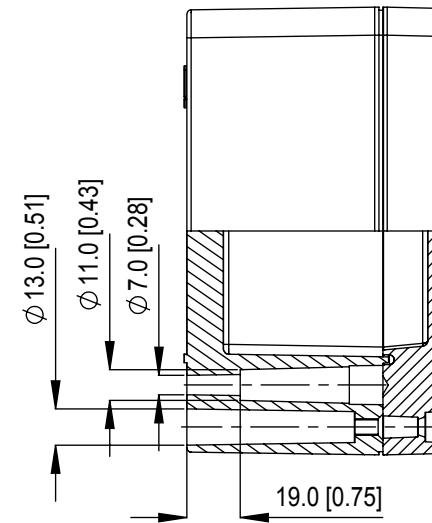

POWDER COATED GREY
RAL7001 SMOOTH GLOSS
486-260-01A
POWDER COATED BLACK
RAL9001 SMOOTH GLOSS
486-260-01E

260 X 160 X 90 mm

Tel No. +44(0)1724 273200 Website www.dem-uk.com

PROPRIETARY AND CONFIDENTIAL
THE INFORMATION CONTAINED IN THIS DRAWING IS THE SOLE PROPERTY OF
ALPHA 3 MANUFACTURING.
ANY REPRODUCTION IN PART OR AS A WHOLE WITHOUT THE WRITTEN PERMISSION OF
ALPHA 3 MANUFACTURING IS PROHIBITED.

UNLESS OTHERWISE SPECIFIED:
DIMENSIONS ARE IN MILLIMETRES
LINEAR TOLERANCE:
NO DECIMAL PLACES $\pm 0.5\text{mm}$
1 DECIMAL PLACE $\pm 0.25\text{mm}$
2 DECIMAL PLACES $\pm 0.125\text{mm}$
ANGULAR TOLERANCE: $\pm 1^\circ$

FINISH AS REQUESTED
-
IF IN DOUBT ASK
DO NOT SCALE DRAWING

MATERIAL LM6

DEBURR AND BREAK
SHARP EDGES

DRAWN BY
APPROVED BY
THIRD ANGLE PROJECTION

SPB
WC
SHEET 1 OF 1
SCALE 1:2.7
A4

TITLE
HEAVY DUTY
IP68 SEALED
ENCLOSURE

DRAWING NO.
486-260-01

ISSUE
01
Release