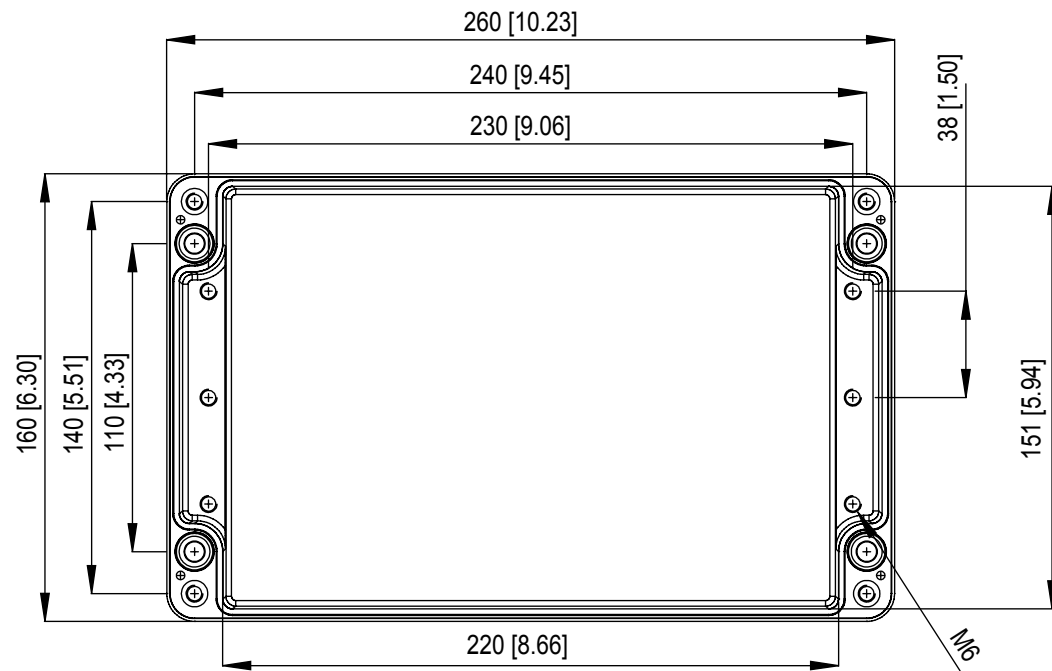

POWDER COATED GREY
RAL7001 SMOOTH GLOSS
486-260-01A
POWDER COATED BLACK
RAL9001 SMOOTH GLOSS
486-260-01E

260 X 160 X 90 mm

Tel No. +44(0)1724 273200 Website www.dem-uk.com

PROPRIETARY AND CONFIDENTIAL
THE INFORMATION CONTAINED IN THIS DRAWING IS THE SOLE PROPERTY OF
ALPHA 3 MANUFACTURING.
ANY REPRODUCTION IN PART OR AS A WHOLE WITHOUT THE WRITTEN PERMISSION OF
ALPHA 3 MANUFACTURING IS PROHIBITED.

UNLESS OTHERWISE SPECIFIED:
DIMENSIONS ARE IN MILLIMETRES
LINEAR TOLERANCE:
NO DECIMAL PLACES $\pm 0.5\text{mm}$
1 DECIMAL PLACE $\pm 0.25\text{mm}$
2 DECIMAL PLACES $\pm 0.125\text{mm}$
ANGULAR TOLERANCE: $\pm 1^\circ$

FINISH AS REQUESTED
-
IF IN DOUBT ASK
DO NOT SCALE DRAWING

MATERIAL LM6

DEBURR AND BREAK
SHARP EDGES

DRAWN BY
APPROVED BY
THIRD ANGLE PROJECTION

SPB
WC
SHEET 1 OF 1
SCALE 1:2.7
A4

TITLE
HEAVY DUTY
IP68 SEALED
ENCLOSURE

DRAWING NO.
486-260-01

ISSUE
01
Release