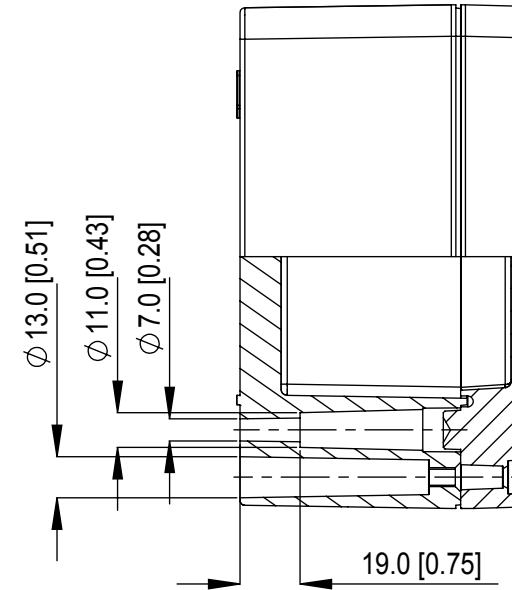

POWDER COATED GREY
RAL7001 SMOOTH GLOSS
486-160-01A
POWDER COATED BLACK
RAL9001 SMOOTH GLOSS
486-160-01E

160 X 160 X 90 mm

Tel No. +44(0)1724 273200 Website www.dem-uk.com

PROPRIETARY AND CONFIDENTIAL
THE INFORMATION CONTAINED IN THIS DRAWING IS THE SOLE PROPERTY OF
ALPHA 3 MANUFACTURING.
ANY REPRODUCTION IN PART OR AS A WHOLE WITHOUT THE WRITTEN PERMISSION OF
ALPHA 3 MANUFACTURING IS PROHIBITED.

UNLESS OTHERWISE SPECIFIED:
DIMENSIONS ARE IN MILLIMETRES
LINEAR TOLERANCE:
NO DECIMAL PLACES ±0.5mm
1 DECIMAL PLACE ±0.25mm
2 DECIMAL PLACES ±0.125mm
ANGULAR TOLERANCE: ±1°

FINISH AS REQUESTED
-
DEBURR AND BREAK SHARP EDGES
DRAWN BY SPB
APPROVED BY WC
THIRD ANGLE PROJECTION
IF IN DOUBT ASK
DO NOT SCALE DRAWING

MATERIAL LM6

SHEET 1 OF 1
SCALE 1:2.4
A4

DRAWING NO.
486-160-01

TITLE
HEAVY DUTY
IP68 SEALED
ENCLOSURE

ISSUE **01**
Release