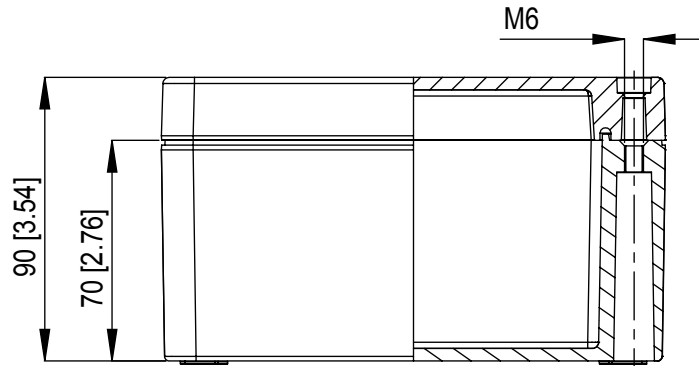

POWDER COATED GREY
RAL7001 SMOOTH GLOSS
486-160-01A
POWDER COATED BLACK
RAL9001 SMOOTH GLOSS
486-160-01E

160 X 160 X 90 mm

Tel No. +44(0)1724 273200 Website www.dem-uk.com

PROPRIETARY AND CONFIDENTIAL
THE INFORMATION CONTAINED IN THIS DRAWING IS THE SOLE PROPERTY OF
ALPHA 3 MANUFACTURING.
ANY REPRODUCTION IN PART OR AS A WHOLE WITHOUT THE WRITTEN PERMISSION OF
ALPHA 3 MANUFACTURING IS PROHIBITED.

UNLESS OTHERWISE SPECIFIED:
DIMENSIONS ARE IN MILLIMETRES
LINEAR TOLERANCE:
NO DECIMAL PLACES ±0.5mm
1 DECIMAL PLACE ±0.25mm
2 DECIMAL PLACES ±0.125mm
ANGULAR TOLERANCE: ±1°

FINISH AS REQUESTED
-
DEBURR AND BREAK SHARP EDGES
DRAWN BY SPB
APPROVED BY WC
THIRD ANGLE PROJECTION
IF IN DOUBT ASK
DO NOT SCALE DRAWING

MATERIAL LM6

SHEET 1 OF 1
SCALE 1:2.4
A4

DRAWING NO.
486-160-01

TITLE
HEAVY DUTY
IP68 SEALED
ENCLOSURE

ISSUE **01**
Release