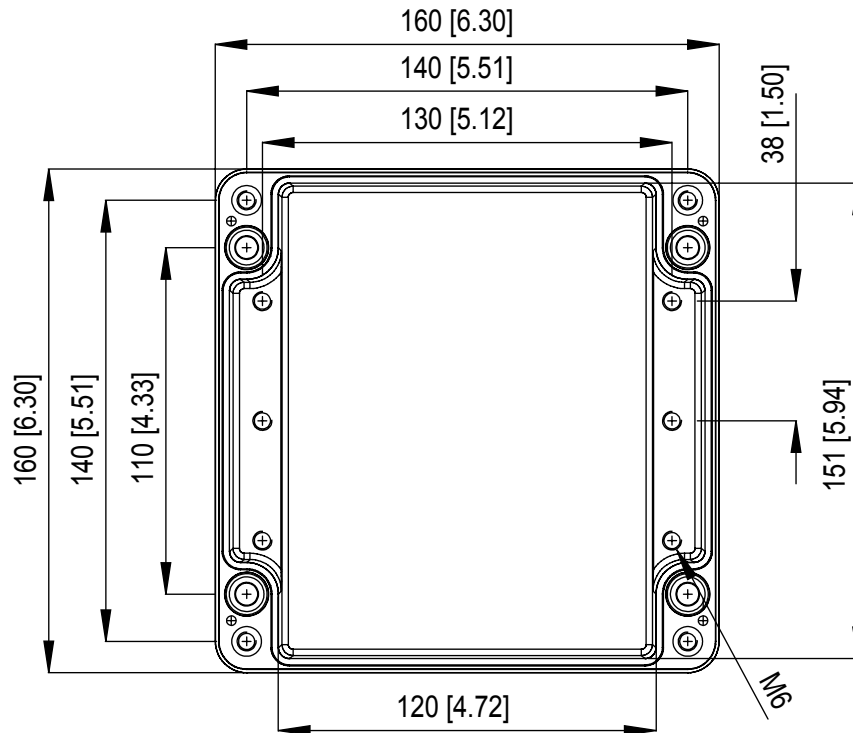

POWDER COATED GREY
RAL7001 SMOOTH GLOSS
486-160-01A
POWDER COATED BLACK
RAL9001 SMOOTH GLOSS
486-160-01E

160 X 160 X 90 mm

Tel No. +44(0)1724 273200 Website www.dem-uk.com

PROPRIETARY AND CONFIDENTIAL
THE INFORMATION CONTAINED IN THIS DRAWING IS THE SOLE PROPERTY OF
ALPHA 3 MANUFACTURING.
ANY REPRODUCTION IN PART OR AS A WHOLE WITHOUT THE WRITTEN PERMISSION OF
ALPHA 3 MANUFACTURING IS PROHIBITED.

UNLESS OTHERWISE SPECIFIED:
DIMENSIONS ARE IN MILLIMETRES
LINEAR TOLERANCE:
NO DECIMAL PLACES ±0.5mm
1 DECIMAL PLACE ±0.25mm
2 DECIMAL PLACES ±0.125mm
ANGULAR TOLERANCE: ±1°

FINISH AS REQUESTED
-
DEBURR AND BREAK SHARP EDGES
DRAWN BY SPB
APPROVED BY WC
THIRD ANGLE PROJECTION
IF IN DOUBT ASK
DO NOT SCALE DRAWING

MATERIAL LM6

SHEET 1 OF 1
SCALE 1:2.4
A4

DRAWING NO.
486-160-01

TITLE
HEAVY DUTY
IP68 SEALED
ENCLOSURE

ISSUE **01**
Release