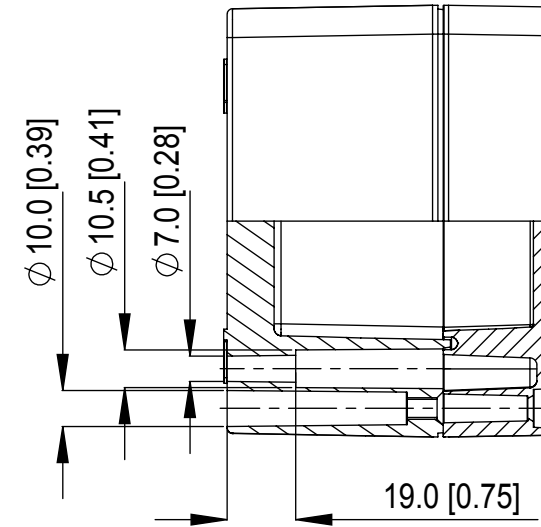

POWDER COATED GREY
RAL7001 SMOOTH GLOSS

486-122-02A

POWDER COATED BLACK
RAL9001 SMOOTH GLOSS

486-122-02E

122 X 120 X 90

Tel No. +44(0)1724 273200 Website www.dem-uk.com

PROPRIETARY AND CONFIDENTIAL
THE INFORMATION CONTAINED IN THIS DRAWING IS THE SOLE PROPERTY OF
ALPHA 3 MANUFACTURING.
ANY REPRODUCTION IN PART OR AS A WHOLE WITHOUT THE WRITTEN PERMISSION OF
ALPHA 3 MANUFACTURING IS PROHIBITED.

UNLESS OTHERWISE SPECIFIED:
DIMENSIONS ARE IN MILLIMETRES
LINEAR TOLERANCE:
NO DECIMAL PLACES ±0.5mm
1 DECIMAL PLACE ±0.25mm
2 DECIMAL PLACES ±0.125mm
ANGULAR TOLERANCE: ±1°

FINISH AS REQUESTED

DEBURR AND BREAK
SHARP EDGES

DRAWN BY

SPB

TITLE

HEAVY DUTY
IP68 SEALED
ENCLOSURE

APPROVED BY

WC

DRAWING NO.

486-122-02

ISSUE

01

IF IN DOUBT ASK
DO NOT SCALE DRAWING

THIRD ANGLE PROJECTION

SHEET 1 OF 1

SCALE 1:2.1

A4

Release

MATERIAL

LM6