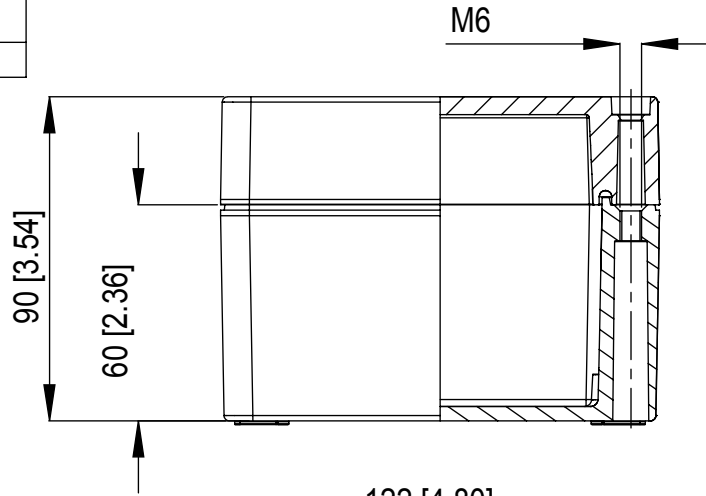

POWDER COATED GREY
RAL7001 SMOOTH GLOSS

486-122-02A

POWDER COATED BLACK
RAL9001 SMOOTH GLOSS

486-122-02E

122 X 120 X 90

Tel No. +44(0)1724 273200 Website www.dem-uk.com

PROPRIETARY AND CONFIDENTIAL
THE INFORMATION CONTAINED IN THIS DRAWING IS THE SOLE PROPERTY OF
ALPHA 3 MANUFACTURING.
ANY REPRODUCTION IN PART OR AS A WHOLE WITHOUT THE WRITTEN PERMISSION OF
ALPHA 3 MANUFACTURING IS PROHIBITED.

UNLESS OTHERWISE SPECIFIED:
DIMENSIONS ARE IN MILLIMETRES
LINEAR TOLERANCE:
NO DECIMAL PLACES ±0.5mm
1 DECIMAL PLACE ±0.25mm
2 DECIMAL PLACES ±0.125mm
ANGULAR TOLERANCE: ±1°

FINISH AS REQUESTED

DEBURR AND BREAK
SHARP EDGES

DRAWN BY

SPB

TITLE

HEAVY DUTY
IP68 SEALED
ENCLOSURE

APPROVED BY

WC

DRAWING NO.

486-122-02

ISSUE

01

IF IN DOUBT ASK
DO NOT SCALE DRAWING

THIRD ANGLE PROJECTION

SHEET 1 OF 1

SCALE 1:2.1

A4

Release

MATERIAL

LM6