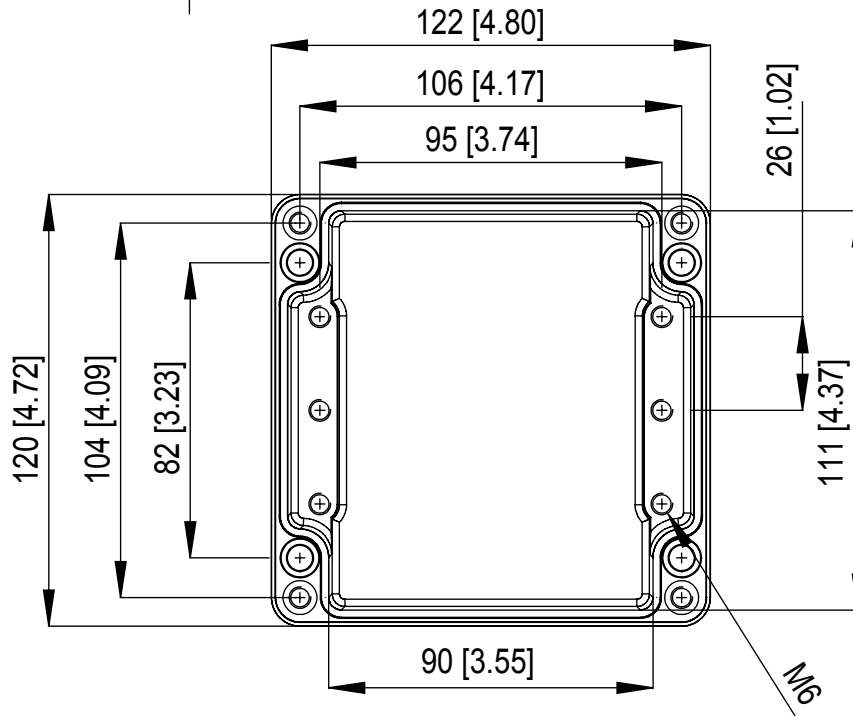

POWDER COATED GREY
RAL7001 SMOOTH GLOSS

486-122-02A

POWDER COATED BLACK
RAL9001 SMOOTH GLOSS

486-122-02E

122 X 120 X 90

Tel No. +44(0)1724 273200 Website www.dem-uk.com

PROPRIETARY AND CONFIDENTIAL
THE INFORMATION CONTAINED IN THIS DRAWING IS THE SOLE PROPERTY OF
ALPHA 3 MANUFACTURING.
ANY REPRODUCTION IN PART OR AS A WHOLE WITHOUT THE WRITTEN PERMISSION OF
ALPHA 3 MANUFACTURING IS PROHIBITED.

UNLESS OTHERWISE SPECIFIED:
DIMENSIONS ARE IN MILLIMETRES
LINEAR TOLERANCE:
NO DECIMAL PLACES ±0.5mm
1 DECIMAL PLACE ±0.25mm
2 DECIMAL PLACES ±0.125mm
ANGULAR TOLERANCE: ±1°

FINISH AS REQUESTED

DEBURR AND BREAK
SHARP EDGES

DRAWN BY

SPB

TITLE

HEAVY DUTY
IP68 SEALED
ENCLOSURE

APPROVED BY

WC

DRAWING NO.

486-122-02

ISSUE

01

IF IN DOUBT ASK
DO NOT SCALE DRAWING

THIRD ANGLE PROJECTION

SHEET 1 OF 1

SCALE 1:2.1

A4

Release

MATERIAL

LM6