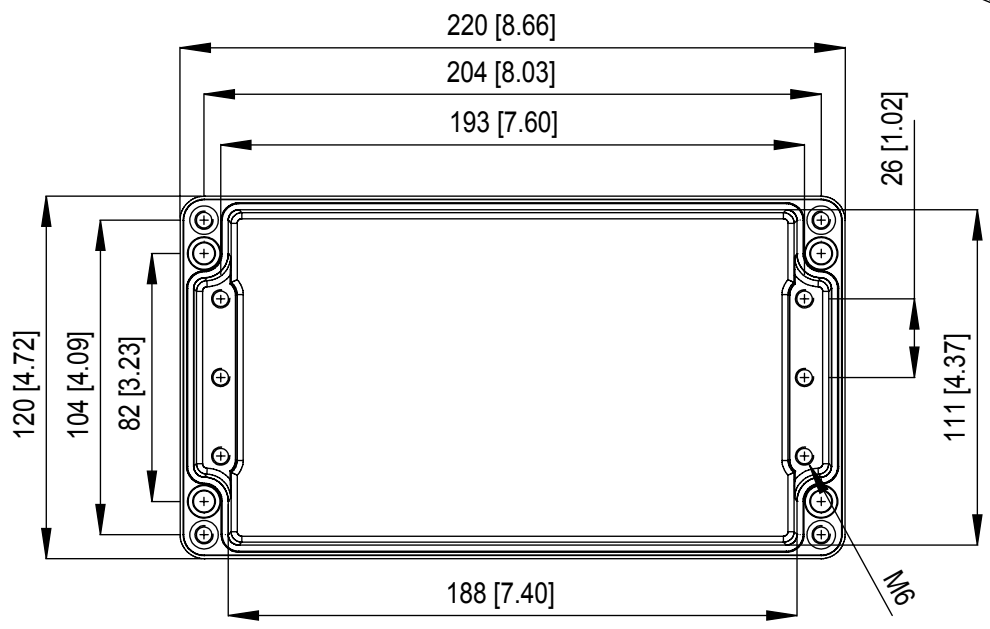

POWDER COATED GREY
RAL7001 SMOOTH GLOSS
486-220-02A
POWDER COATED BLACK
RAL9001 SMOOTH GLOSS
486-220-02E

220 X 120 X 90 mm

Tel No. +44(0)1724 273200 Website www.dem-uk.com

PROPRIETARY AND CONFIDENTIAL
THE INFORMATION CONTAINED IN THIS DRAWING IS THE SOLE PROPERTY OF
ALPHA 3 MANUFACTURING.
ANY REPRODUCTION IN PART OR AS A WHOLE WITHOUT THE WRITTEN PERMISSION OF
ALPHA 3 MANUFACTURING IS PROHIBITED.

UNLESS OTHERWISE SPECIFIED:
DIMENSIONS ARE IN MILLIMETRES
LINEAR TOLERANCE:
NO DECIMAL PLACES ±0.5mm
1 DECIMAL PLACE ±0.25mm
2 DECIMAL PLACES ±0.125mm
ANGULAR TOLERANCE: ±1°

FINISH AS REQUESTED
-
IF IN DOUBT ASK
DO NOT SCALE DRAWING
MATERIAL LM6

DEBURR AND BREAK
SHARP EDGES

DRAWN BY
APPROVED BY
THIRD ANGLE PROJECTION

SPB
WC
SHEET 1 OF 1
SCALE 1:2.5
A4

TITLE
DRAWING NO.

HEAVY DUTY
IP68 SEALED
ENCLOSURE

486-220-02

ISSUE **01**
Release