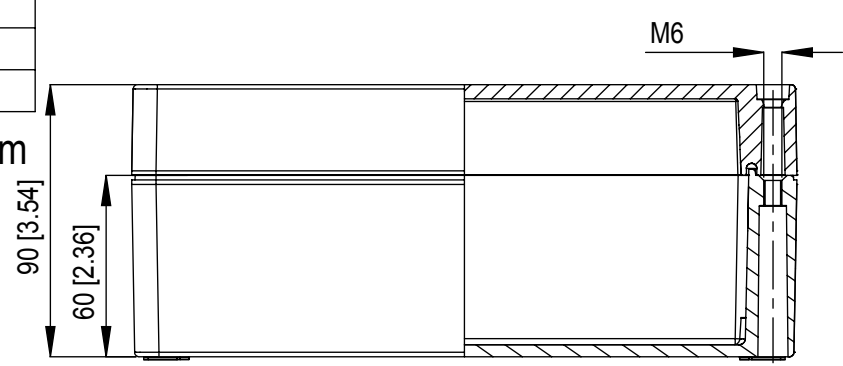

POWDER COATED GREY
RAL7001 SMOOTH GLOSS
486-220-02A
POWDER COATED BLACK
RAL9001 SMOOTH GLOSS
486-220-02E

220 X 120 X 90 mm

Tel No. +44(0)1724 273200 Website www.dem-uk.com

PROPRIETARY AND CONFIDENTIAL
THE INFORMATION CONTAINED IN THIS DRAWING IS THE SOLE PROPERTY OF
ALPHA 3 MANUFACTURING.
ANY REPRODUCTION IN PART OR AS A WHOLE WITHOUT THE WRITTEN PERMISSION OF
ALPHA 3 MANUFACTURING IS PROHIBITED.

UNLESS OTHERWISE SPECIFIED:
DIMENSIONS ARE IN MILLIMETRES
LINEAR TOLERANCE:
NO DECIMAL PLACES ±0.5mm
1 DECIMAL PLACE ±0.25mm
2 DECIMAL PLACES ±0.125mm
ANGULAR TOLERANCE: ±1°

FINISH AS REQUESTED
-
IF IN DOUBT ASK
DO NOT SCALE DRAWING
MATERIAL LM6

DEBURR AND BREAK
SHARP EDGES

DRAWN BY
APPROVED BY
THIRD ANGLE PROJECTION

SPB
WC
SHEET 1 OF 1
SCALE 1:2.5
A4

TITLE
DRAWING NO.

HEAVY DUTY
IP68 SEALED
ENCLOSURE

486-220-02

ISSUE **01**
Release