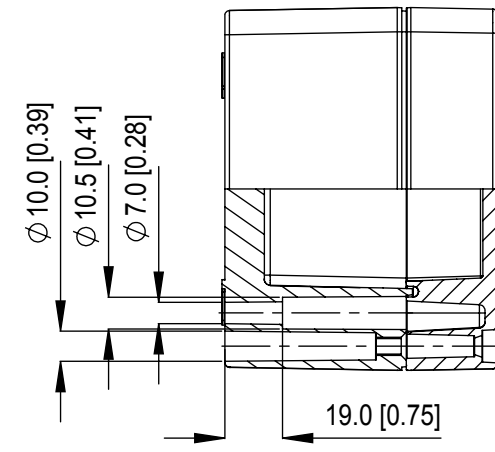

POWDER COATED GREY
RAL7001 SMOOTH GLOSS
486-220-02A
POWDER COATED BLACK
RAL9001 SMOOTH GLOSS
486-220-02E

220 X 120 X 90 mm

Tel No. +44(0)1724 273200 Website www.dem-uk.com

PROPRIETARY AND CONFIDENTIAL
THE INFORMATION CONTAINED IN THIS DRAWING IS THE SOLE PROPERTY OF
ALPHA 3 MANUFACTURING.
ANY REPRODUCTION IN PART OR AS A WHOLE WITHOUT THE WRITTEN PERMISSION OF
ALPHA 3 MANUFACTURING IS PROHIBITED.

UNLESS OTHERWISE SPECIFIED:
DIMENSIONS ARE IN MILLIMETRES
LINEAR TOLERANCE:
NO DECIMAL PLACES ±0.5mm
1 DECIMAL PLACE ±0.25mm
2 DECIMAL PLACES ±0.125mm
ANGULAR TOLERANCE: ±1°

FINISH AS REQUESTED
-
IF IN DOUBT ASK
DO NOT SCALE DRAWING
MATERIAL LM6

DEBURR AND BREAK
SHARP EDGES

DRAWN BY
APPROVED BY
THIRD ANGLE PROJECTION

SPB
WC
SHEET 1 OF 1
SCALE 1:2.5
A4

TITLE
DRAWING NO.

HEAVY DUTY
IP68 SEALED
ENCLOSURE

486-220-02

ISSUE **01**
Release