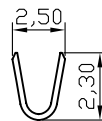

B-B SECTION

HOW TO ORDER:

4200 [T] [F] [E] [ ] [R]
1 2 3 4 5

Series Nr.
4200

1 - Product:
(T) - Terminal Brass

2 - Type:
(M) - Male
(F) - Female

3 - Terminal Plating:
(E) - Tin

4 - Wire Range:
(W) - 14 ~22 AWG
(O) - 16 ~18 AWG
(P) - 18 ~22 AWG
(E) - 18 ~24 AWG
(H) 22 ~24 AWG

5 - (R) RoHS Compliant

MATRIX TECNOLOGIA IND. E COM. LTDA.			
UNIT mm	SCALE	TITLE 4,2mm TERMINAL FEMALE	DATE MARCH 2010
TOLERANCE: ± 0.25			APP. BY
		MATL	CHK. BY
		DWG. NO.	DR. BY FELIPE