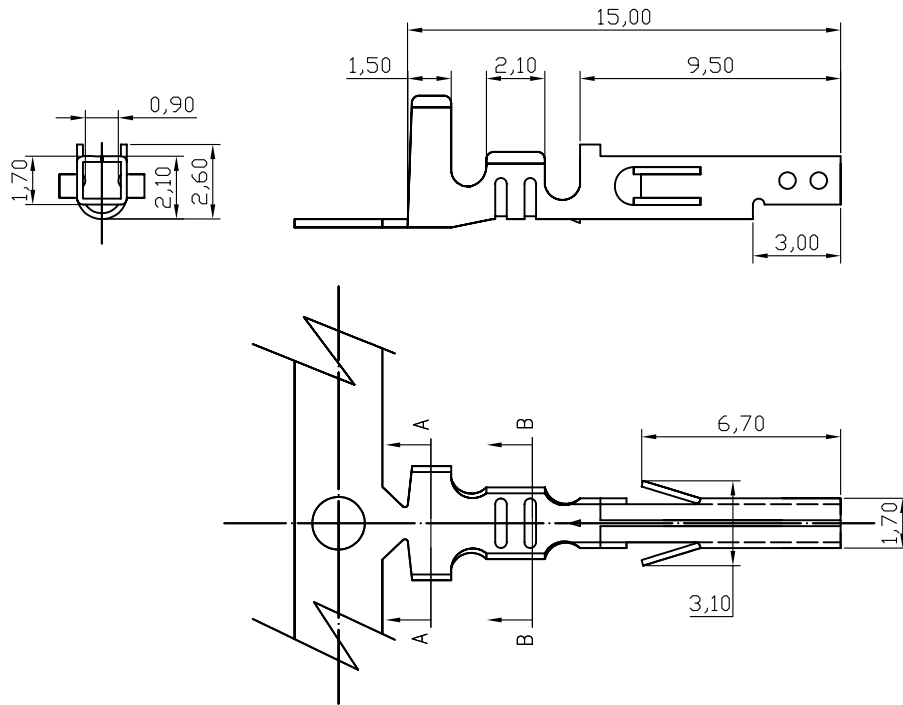

REV	ECN. NO.	APP	DATE
A	EDIÇÃO INICIAL		
B	NOVO CÓDIGO		
C	CÓD. ANT. :4200TFPxR		23/11/11

A-A SECTION

B-B SECTION

## HOW TO ORDER:

4200 [T] [F] [E] [ ] [R]  
 1 2 3 4 5

**Series Nr.**  
4200

**1 - Product:**  
(T) - Terminal Brass

**2 - Type:**  
(M) - Male  
(F) - Female

**3 - Terminal Plating:**  
(E) - Tin

**4 - Wire Range:**  
(W) - 14 ~22 AWG  
(O) - 16 ~18 AWG  
(P) - 18 ~22 AWG  
(E) - 18 ~24 AWG  
(H) 22 ~24 AWG

**5 - (R) RoHS Compliant**

 <b>MATRIX TECNOLOGIA IND. E COM. LTDA.</b>			
UNIT mm	SCALE	TITLE 4,2mm TERMINAL FEMALE	DATE MARCH 2010
TOLERANCE: $\pm 0.25$			APP. BY
		MATL	CHK. BY
		DWG. NO.	DR. BY FELIPE