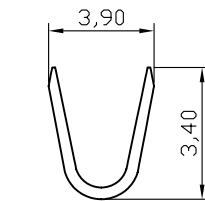

REV	ECN. NO.	APP	DATE
A	EDIÇÃO INICIAL		
B	NOVO CÓDIGO		
C	CÓD. ANT. :4200TFPxR		23/11/11

A-A SECTION

HOW TO ORDER:

4200 [T] [F] [E] [ ] [R]
1 2 3 4 5

Series Nr.
4200

1 - Product:
(T) - Terminal Brass

2 - Type:
(M) - Male
(F) - Female

3 - Terminal Plating:
(E) - Tin

4 - Wire Range:
(W) - 14 ~22 AWG
(O) - 16 ~18 AWG
(P) - 18 ~22 AWG
(E) - 18 ~24 AWG
(H) 22 ~24 AWG

5 - (R) RoHS Compliant

MATRIX TECNOLOGIA IND. E COM. LTDA.			
UNIT mm	SCALE	TITLE 4,2mm TERMINAL FEMALE	DATE MARCH 2010
TOLERANCE: ± 0.25			APP. BY
		MATL	CHK. BY
		DWG. NO.	DR. BY FELIPE