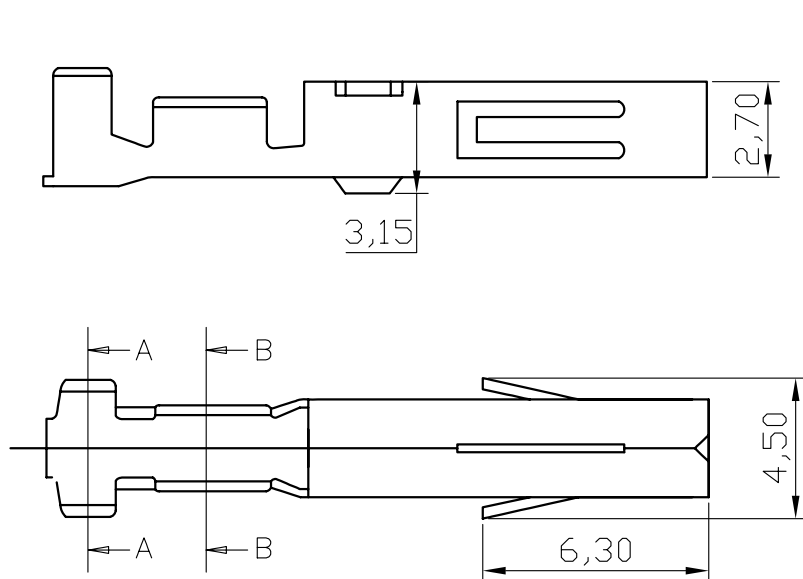

REV	ECN. NO.	APP	DATE
A	EDIÇÃO INICIAL		
B	NOVO CÓDIGO		

B-B

A-A

**HOW TO ORDER:  
2430TF[ ]R**

**1**

- 1- Terminal Plating:
- ( )-Tin
- (D)-FLASH Gold
- (C)-Selective Gold

**MATRIX TECNOLOGIA IND. E COM. LTDA.**

UNIT mm	SCALE	TITLE 5,08 TERMINAL FEMALE 18-22 AWG	DATE MARCH 2010
TOLERANCE: $\pm 0.25$			APP. BY
		MATL	CHK. BY
		DWG. NO.	DR. BY FELIPE