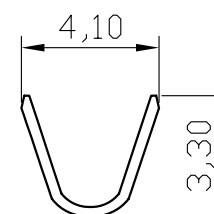

REV	ECN. NO.	APP	DATE
A	EDIÇÃO INICIAL		
B	NOVO CÓDIGO		

B-B

A-A

**HOW TO ORDER:  
2430TF[ ]R**

**1**

- 1- Terminal Plating:
- ( )-Tin
- (D)-FLASH Gold
- (C)-Selective Gold

**MATRIX TECNOLOGIA IND. E COM. LTDA.**

UNIT mm	SCALE	TITLE 5,08 TERMINAL FEMALE 18-22 AWG	DATE MARCH 2010
TOLERANCE: $\pm 0.25$			APP. BY
		MATL	CHK. BY
		DWG. NO.	DR. BY FELIPE