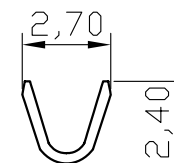

REV	ECN. NO.	APP	DATE
A	EDIÇÃO INICIAL		
B	NOVO CÓDIGO		

B-B

A-A

**HOW TO ORDER:  
2430TF[ ]R**

**1**

- 1- Terminal Plating:
- ( )-Tin
- (D)-FLASH Gold
- (C)-Selective Gold

**MATRIX TECNOLOGIA IND. E COM. LTDA.**

UNIT mm	SCALE	TITLE 5,08 TERMINAL FEMALE 18-22 AWG	DATE MARCH 2010
TOLERANCE: $\pm 0.25$			APP. BY
		MATL	CHK. BY
		DWG. NO.	DR. BY FELIPE