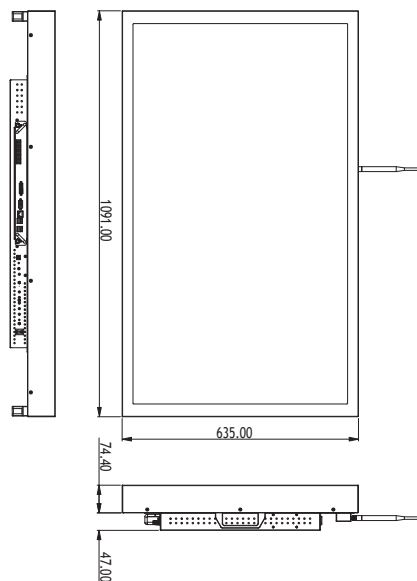

DSH-146

46" Full HD Industrial Grade Digital Signage System

Specifications

LCD Panel	Size	46"
	Contrast	5000 : 1
	Pixel Pitch	530 x 530 (um)
	Viewing Angle (H/V)	178° x 178°
	Response Time	8ms
	Color	16.7M
	Brightness (cd/m ²)	450
Board	CPU	Socket P for Intel® Core™2 Duo/ Celeron® M processor
	Chipset	Intel® GM45
	Front Side Bus	1033 MHz
	Memory	2 x 204-pin DDR3 SO-DIMM max. up to 8 GB
	HDD	1 x 2.5" SATA HDD tray
	Watchdog	255 levels, 0~255 sec.
I/O	1 x VGA or DVI out 4 x USB 2.0	
Ethernet	1 x 10/100/1000Mbps Ethernet	
Expansion Slot	1 x MiniPCI (802.11 wireless LAN)	
Sensors	Environment temperature detection LCD timing controller detection LCD life expectancy Environment brightness detection	
Audio	2 x 5W speaker	
Touchscreen	Infrared (IR) type (optional, w/o IP65)	
Power Supply	450W, 100 ~240VAC	
Dimensions	1091 mm (42.9") (W) x 121 mm (4.8") (D) x 635 mm (25") (H)	
Packing Dimensions	1222 mm (48.1") (W) x 267 mm (10.4") (D) x 740 mm (29.2") (H)	
Weight (net/gross)	48.6 kg (107 lb)/53.6 kg (118.1 lb)	
Environment	0° ~ +40°C, operation, 10% ~ 95% relative humidity	

Optional EOS Installation

Windows® XP Embedded

Optional OS Installation

Windows® XP, Windows® 7

Ordering Information

DSH-146-G (P/N: E22J146101)	46" all-in-one full HD IP30 digital signage with Intel® GM45 (glass)
DSH-146-R (P/N: E22J146100)	46" all-in-one full HD IP30 touch digital signage with Intel® GM45 (IR touch)

* Specification and certifications are based on options and may vary.

Dimensions

* All specifications and photos are subject to change without notice.