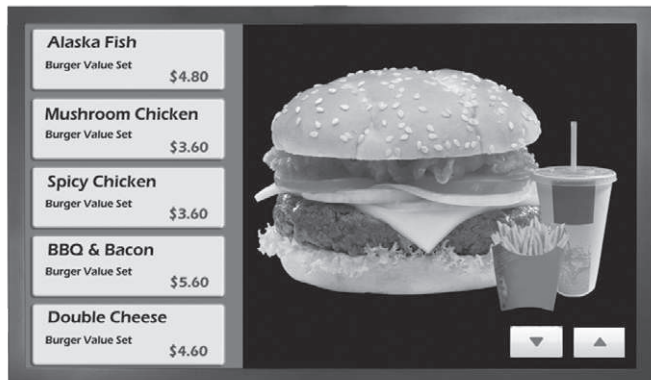

DSH-146

46" Full HD Industrial Grade Digital Signage System

Specifications

LCD Panel	Size	46"
	Contrast	5000 : 1
	Pixel Pitch	530 x 530 (um)
	Viewing Angle (H/V)	178° x 178°
	Response Time	8ms
	Color	16.7M
	Brightness (cd/m ²)	450
Board	CPU	Socket P for Intel® Core™2 Duo/ Celeron® M processor
	Chipset	Intel® GM45
	Front Side Bus	1033 MHz
	Memory	2 x 204-pin DDR3 SO-DIMM max. up to 8 GB
	HDD	1 x 2.5" SATA HDD tray
	Watchdog	255 levels, 0~255 sec.
I/O	1 x VGA or DVI out 4 x USB 2.0	
Ethernet	1 x 10/100/1000Mbps Ethernet	
Expansion Slot	1 x MiniPCI (802.11 wireless LAN)	
Sensors	Environment temperature detection LCD timing controller detection LCD life expectancy Environment brightness detection	
Audio	2 x 5W speaker	
Touchscreen	Infrared (IR) type (optional, w/o IP65)	
Power Supply	450W, 100 ~240VAC	
Dimensions	1091 mm (42.9") (W) x 121 mm (4.8") (D) x 635 mm (25") (H)	
Packing Dimensions	1222 mm (48.1") (W) x 267 mm (10.4") (D) x 740 mm (29.2") (H)	
Weight (net/gross)	48.6 kg (107 lb)/53.6 kg (118.1 lb)	
Environment	0° ~ +40°C, operation, 10% ~ 95% relative humidity	

Packing

- 1 x driver CD
- 1 x power cord

Features

- Pluggable engine box: Easy system configuration and maintenance
- Water/dust-proof design (front bezel: IP65, full enclosure: IP30)
- 46" TFT LCD - Full HD 1920 x 1080P
- Intel® Core™2 Duo/ Celeron® M processor
- Self diagnosis and built-in sensors : external temperature, LCD color and LCD backlight
- Built-in IR touchscreen (optional)
- Supports VESA FPM/PMI compliant flat panel mount