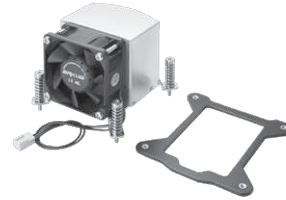

Accessories

50761222000E

LGA1156 2U cooler 3-pin H: 68.8 mm

59386831020E

SATA2 HDD lockable cable, 180D to 180D, L: 500 mm

59461560040E

SATA2 HDD lockable cable, 90D to 180D, L: 650 mm

593836A0030E

4-pin power cable to SATA x 2 L=150 m (RC)

5938A808010E

2-port USB cable (190 mm)

59383600000E

Audio cable

59380000290E

PS/2 keyboard & mouse cable with bracket