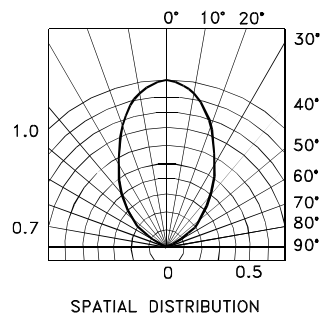

Super Bright Yellow

BLW652SYC-H-16V-T6.5