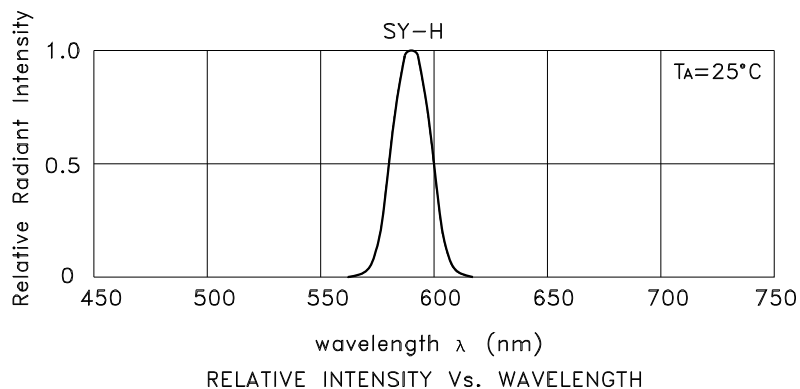

Super Bright Yellow

BLW652SYC-H-16V-T6.5