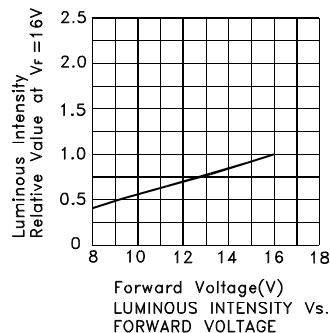

Super Bright Yellow

BLW652SYC-H-16V-T6.5