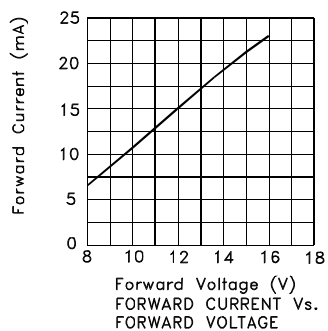

Super Bright Yellow

BLW652SYC-H-16V-T6.5