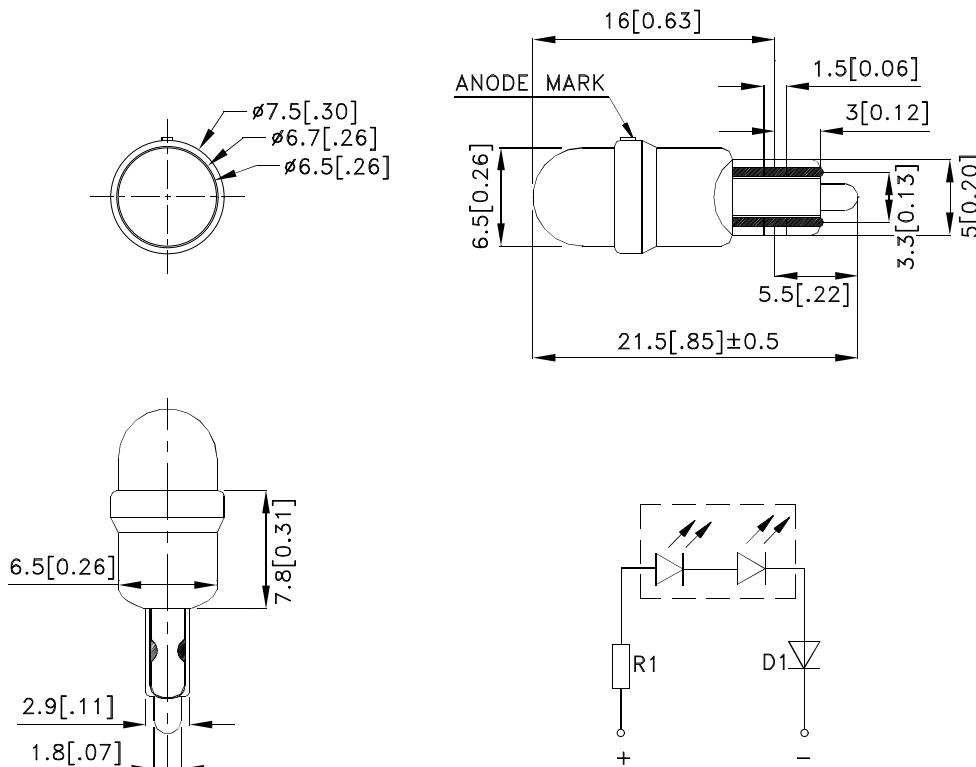

PRELIMINARY SPEC

Part Number: BLW652SYC-H-16V-T6.5

Super Bright Yellow

Features

- Built-in current limiting resistor for direct application of different across voltage.
- Long life.
- Low current, power savings.
- Low maintenance.
- Resistant to shock and vibration.
- RoHS compliant.

Description

This devices are made with TS InGaAlP.

Package Dimensions

Notes:

1. All dimensions are in millimeters (inches).
2. Tolerance is $\pm 0.25 (0.01)$ unless otherwise noted.
3. Specifications are subject to change without notice.

Selection Guide

Part No.	Dice	Lens Type	Luminous Intensity (typ.) mcd				Viewing Angle
			10V	12V	14V	16V	2θ1/2
BLW652SYC-H-16V-T6.5	Super Bright Yellow (InGaAlP)	WATER CLEAR	578	713	1027	1288	70°

Note:

1. θ1/2 is the angle from optical centerline where the luminous intensity is 1/2 the optical centerline value.

Electrical / Optical Characteristics at TA=25°C

Symbol	Parameter	Device	Typ.	Max.	Units	Test Conditions
λ_{peak}	Peak Wavelength	Super Bright Yellow	590	-	nm	V _F =16V DC
λ_D	Dominant Wavelength	Super Bright Yellow	589	-	nm	V _F =16V DC
$\Delta\lambda_{1/2}$	Spectral Line Half-width	Super Bright Yellow	20	-	nm	V _F =16V DC
I _F	Forward Current	Super Bright Yellow	23	-	mA	V _F =16V DC