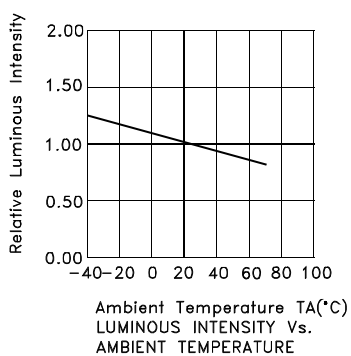

Super Bright Yellow

BLW652SYC-H-16V-T6.5